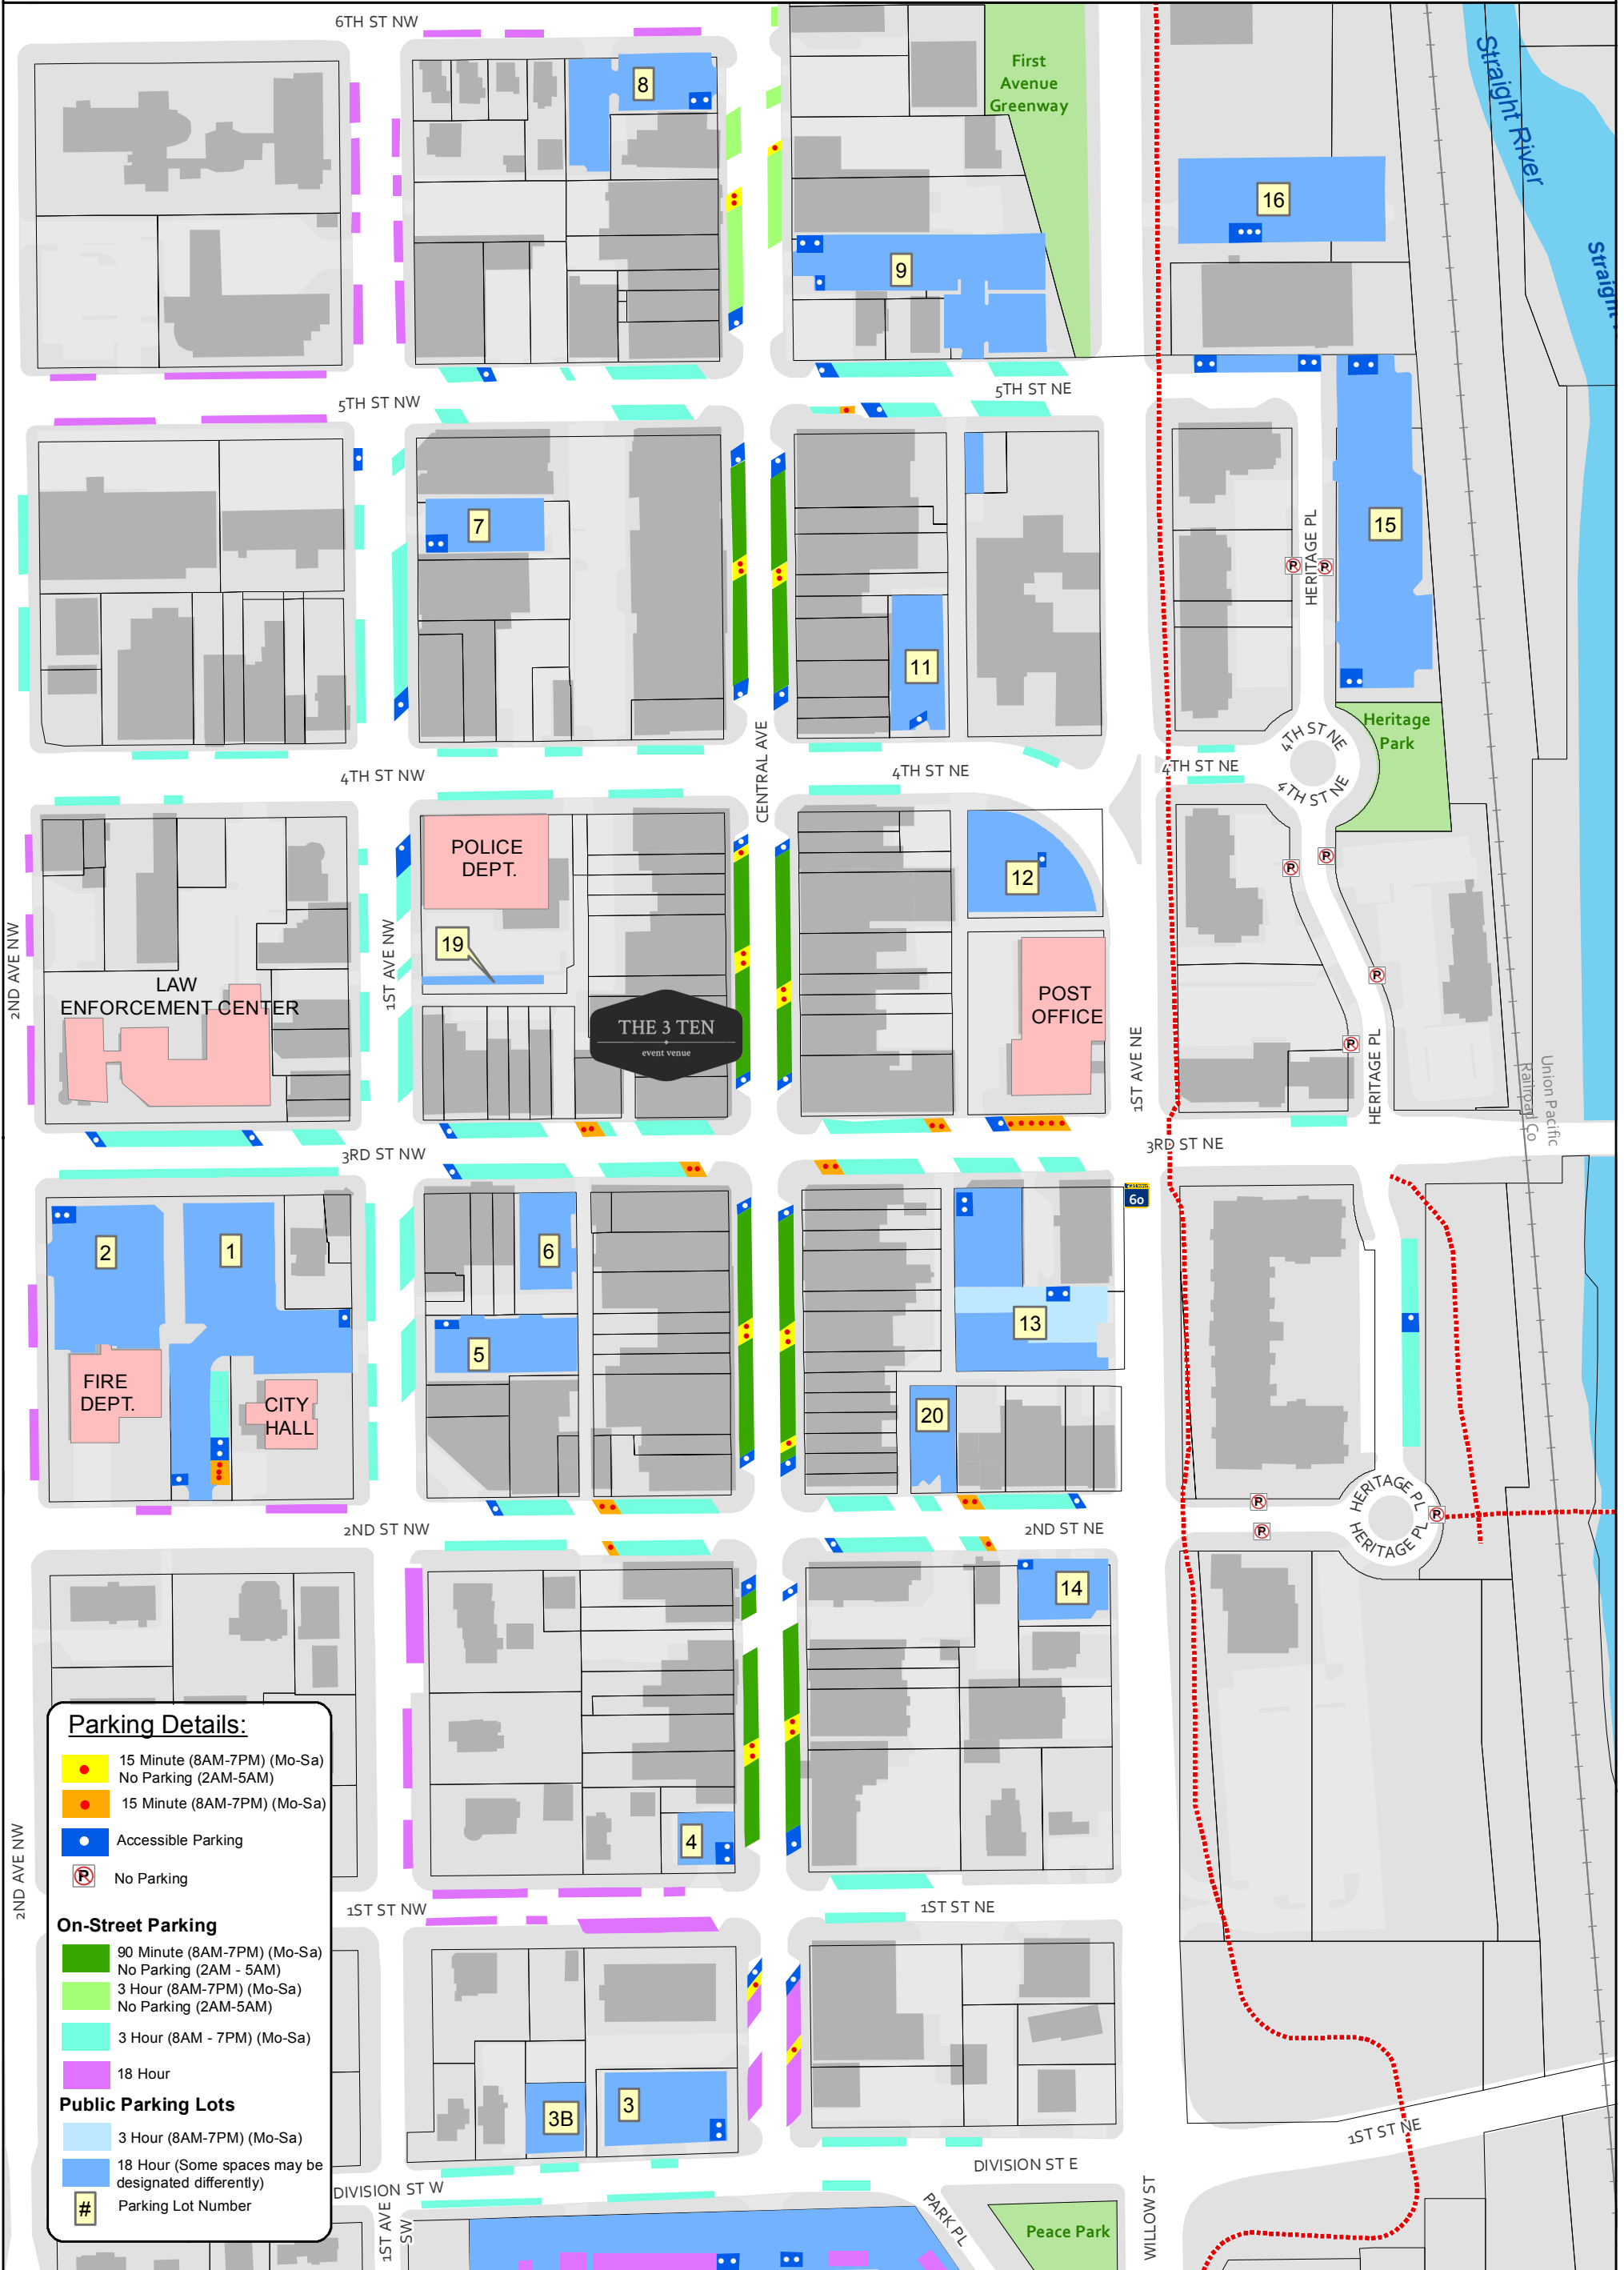

Official Downtown Parking Restrictions Map Faribault, Minnesota

Parking Details:

- 15 Minute (8AM-7PM) (Mo-Sa)
No Parking (2AM-5AM)
- 15 Minute (8AM-7PM) (Mo-Sa)
- Accessible Parking
- No Parking

On-Street Parking

- 90 Minute (8AM-7PM) (Mo-Sa)
No Parking (2AM - 5AM)
- 3 Hour (8AM-7PM) (Mo-Sa)
No Parking (2AM-5AM)
- 3 Hour (8AM - 7PM) (Mo-Sa)
- 18 Hour

Public Parking Lots

- 3 Hour (8AM-7PM) (Mo-Sa)
- 18 Hour (Some spaces may be designated differently)
- Parking Lot Number

Some parking restrictions and improvements will be phased-in over time. If a conflict exists between what is shown on this map and the posted parking restrictions, the posted parking restrictions shall apply.